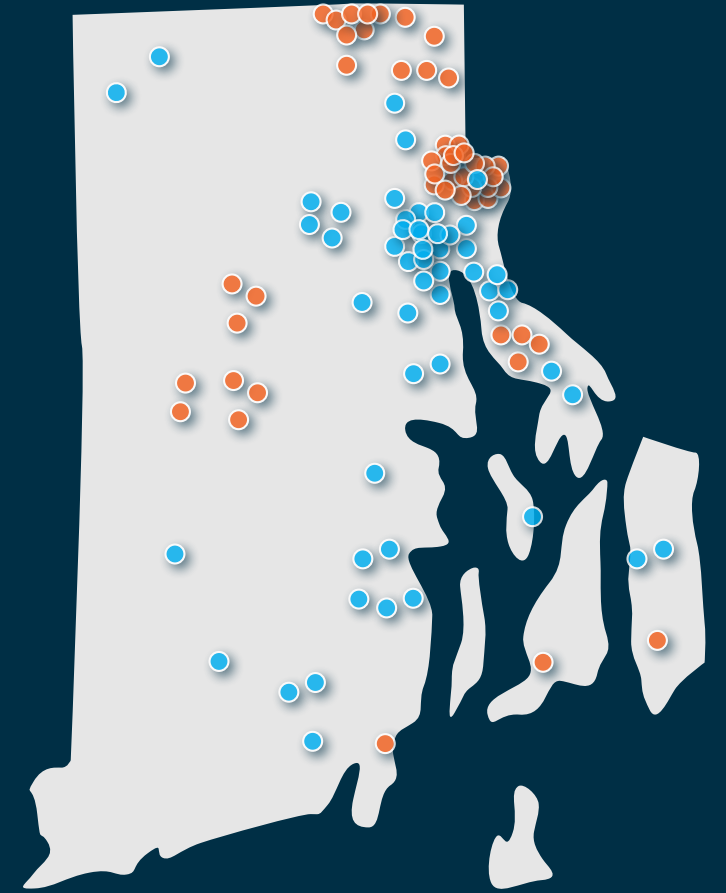

Class of 2019

*Burrillville Levy
*Central Falls Ella Risk
*Cumberland Community
E. Providence Francis
*E. Providence Kent Heights
*E. Providence Oldham
E. Providence Waddington
*Johnston Barnes
*Narragansett Narragansett
*Newport Pell
*Pawtucket Baldwin
*Pawtucket Cunningham
*Pawtucket Curtis
*Pawtucket Curvin-McCabe
*Pawtucket Fallon
*Pawtucket Greene
*Pawtucket Potter-Burns
*Pawtucket Varieur
*Pawtucket Winters
*Providence Highlander (Charter)
*Scituate Hope
Scituate North Scituate
Smithfield LaPerche
Smithfield Winsor
*S. Kingstown Wakefield

Class of 2020

Bristol Warren Guiteras
Burrillville Steere Farm
*Central Falls Raices
*Central Falls Segue (Charter)
*Central Falls Veterans
Johnston Brown Ave
*Johnston Early Childhood Center
*Johnston Thornton
Lincoln Central
*Little Compton Wilbur-McMahon
N. Kingstown Forest Park
*N. Smithfield North Smithfield
*Pawtucket Intl Charter (Charter)
*Providence ASF @ Broad
*Providence Southside (Charter)
*Providence Times2 (Charter)
Smithfield McCabe
*Smithfield Old County
*Warwick Norwood

* Title I school (targeted assistance or schoolwide program)

Orange indicates FULLY ROCKED = where every elementary school in the district or charter school has participated in the Recess Rocks in RI training program.

2019 also includes out of school time provider Pawtucket Boys & Girls Club

IMPACT:
28 DISTRICTS | 99 SCHOOLS
36,790
RI STUDENTS