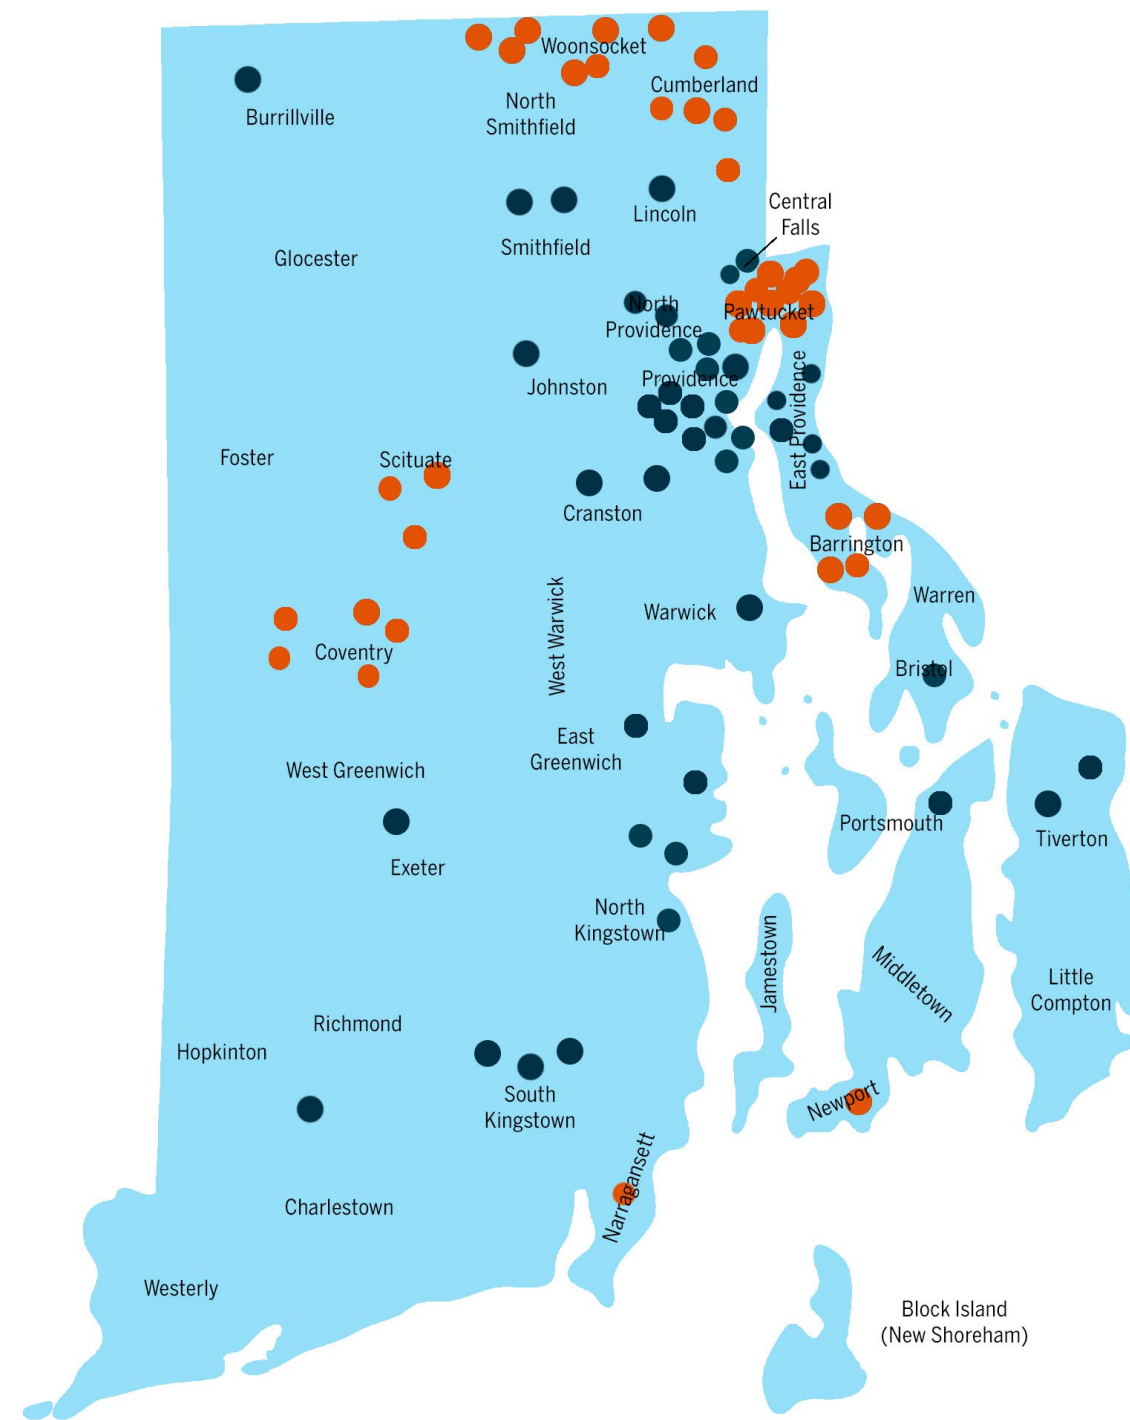

#RecessRocksinRI

2016-2019

Participating Schools

Class of 2016

- Bristol Warren Rockwell
- *Central Falls The Learning Community
- *Coventry Blackrock
- *Coventry Tiogue
- *Cumberland Ashton
- Cumberland Cumberland Hill
- *Cumberland BF Norton
- Lincoln Lonsdale
- N. Kingstown Hamilton
- *N. Kingstown Fishing Cove
- N. Kingstown Stony Lane
- N. Providence Greystone
- *Providence Bailey
- *Providence Fogarty
- *Providence Kennedy
- *Providence Kizirian
- *Providence Reservoir Ave
- *Providence Veazie

Class of 2017

- *Barrington Primrose
- Coventry Washington Oak
- Coventry Western
- *Cumberland Garvin
- *E. Providence Whiteknact
- E. Greenwich Eldredge
- N. Kingstown Quidnessett
- *N. Providence Marievill
- *Portsmouth Melville
- *Providence Carnavale
- *Providence Fortes
- *Providence Leviton
- *Providence Sackett
- *Providence Webster
- *Providence West
- Scituate Clayville
- *Tiverton Pocasset
- *Woonsocket Globe Park

Class of 2018

- Barrington Hampden Meadows
- Barrington Nayatt
- Barrington Sowams
- Chariho Richmond
- *Coventry Hopkins Hill
- *Cranston Stadium
- Cranston Stone Hill
- Exeter/W.Greenwich Wawaloam
- *Pawtucket Agnes Little
- S. Kingstown Matunuck
- *S. Kingstown Peace Dale
- Tiverton Fort Barton
- Warwick Warwick Neck
- *Woonsocket Bernon Hieghts
- *Woonsocket Harris
- *Woonsocket Citizens
- *Woonsocket Pothier
- *Woonsocket Coleman
- *Woonsocket Savoie

Orange marks "fully rocked" districts - where EVERY public elementary school has been through the RecessRocksinRI training program.