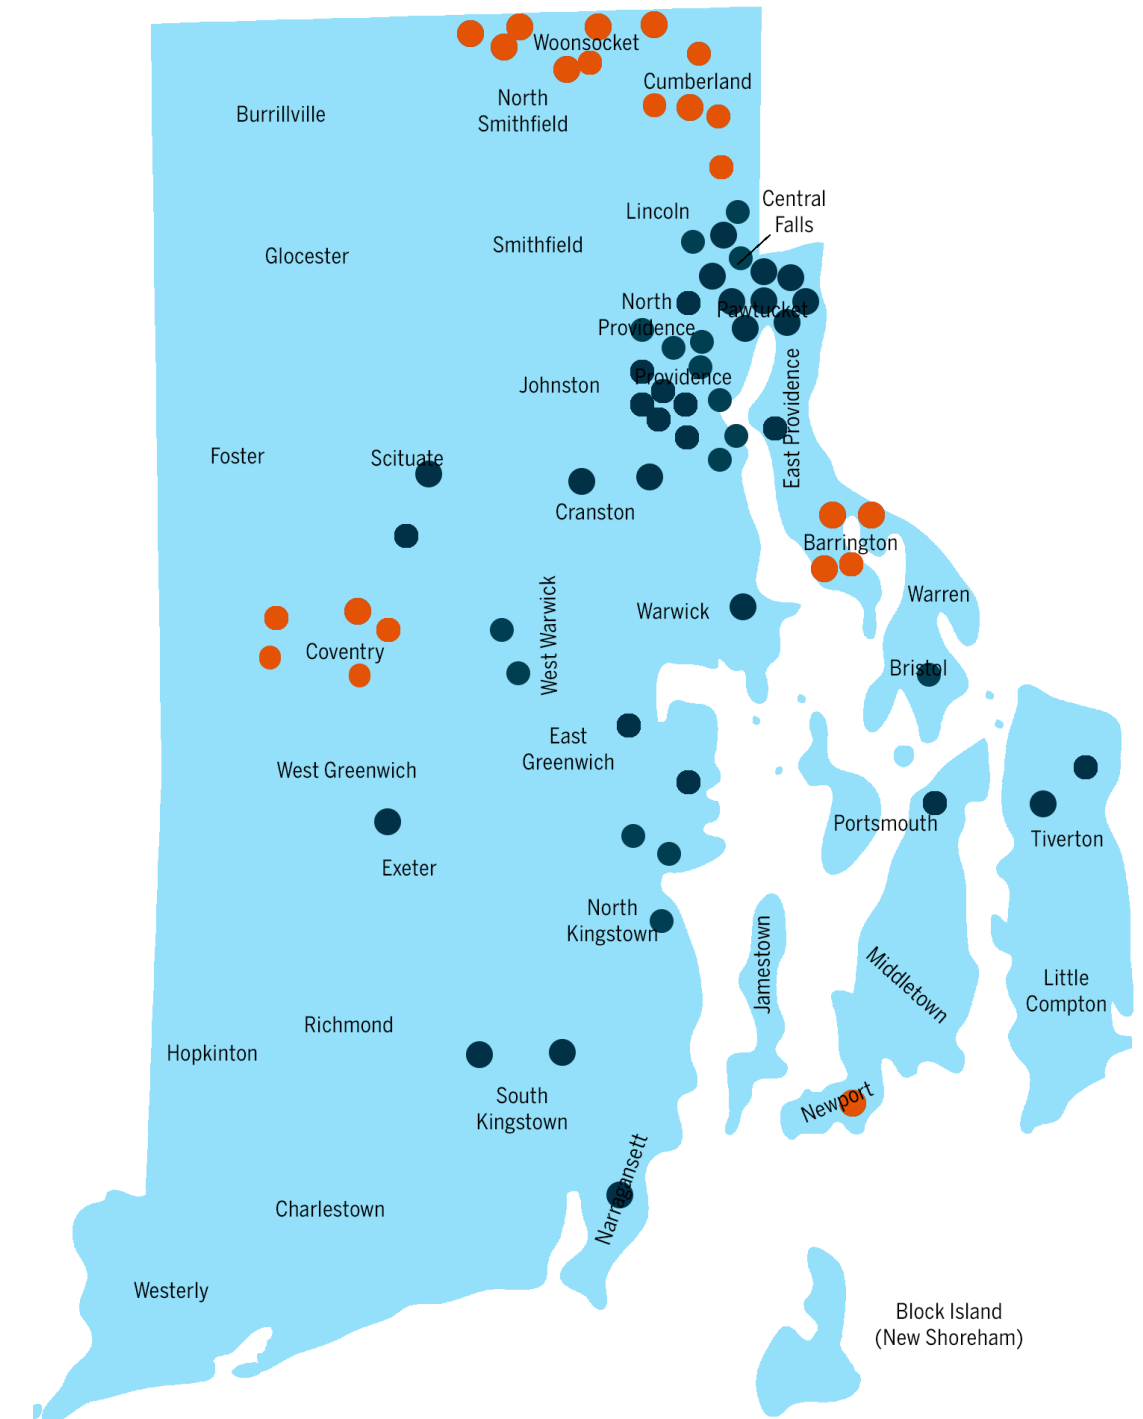

#RecessRocksinRI 2016-2019 Participating Schools

Class of 2016

- Bristol Warren Rockwell
- *Central Falls The Learning Community
- Coventry Blackrock
- *Coventry Tiogue
- Cumberland Ashton
- Cumberland Cumberland Hill
- Cumberland BF Norton
- Lincoln Lonsdale
- N. Kingstown Hamilton
- N. Kingstown Fishing Cove
- N. Kingstown Stony Lane
- N. Providence Greystone
- *Providence Bailey
- *Providence Fogarty
- *Providence Kennedy
- *Providence Kizirian
- *Providence Reservoir Ave
- *Providence Veazie

Class of 2017

- Barrington Primrose
- Coventry Washington Oak
- Coventry Western
- Cumberland Garvin
- *E. Providence Whiteknact
- E. Greenwich Eldredge
- N. Kingstown Quidnessett
- N. Providence Marieville
- Portsmouth Melville
- *Providence Carnavale
- *Providence Fortes
- *Providence Leviton
- *Providence Sackett
- *Providence Webster
- *Providence West
- Scituate Clayville
- Tiverton Pocasset
- *Woonsocket Globe Park

Class of 2018

- Barrington Hampden Meadows
- Barrington Nayatt
- Barrington Sowams
- Chariho Richmond
- *Coventry Hopkins Hill
- *Cranston Stadium
- Cranston Stone Hill
- Exeter/W. Greenwich Wawaloam
- *Pawtucket Agnes Little
- S. Kingstown Matunuck
- S. Kingstown Peace Dale
- Tiverton Fort Barton
- Warwick Warwick Neck
- *Woonsocket Bernon Hieghts
- *Woonsocket Harris
- *Woonsocket Citizens
- *Woonsocket Pothier
- *Woonsocket Coleman
- *Woonsocket Savoie

IMPACT:
23 DISTRICTS | 66 SCHOOLS
27,033 RI STUDENTS

The Power of Play is Alive Here

2019 also includes out of school time provider Pawtucket Boys & Girls Club

* Title I school (high % of low income families)