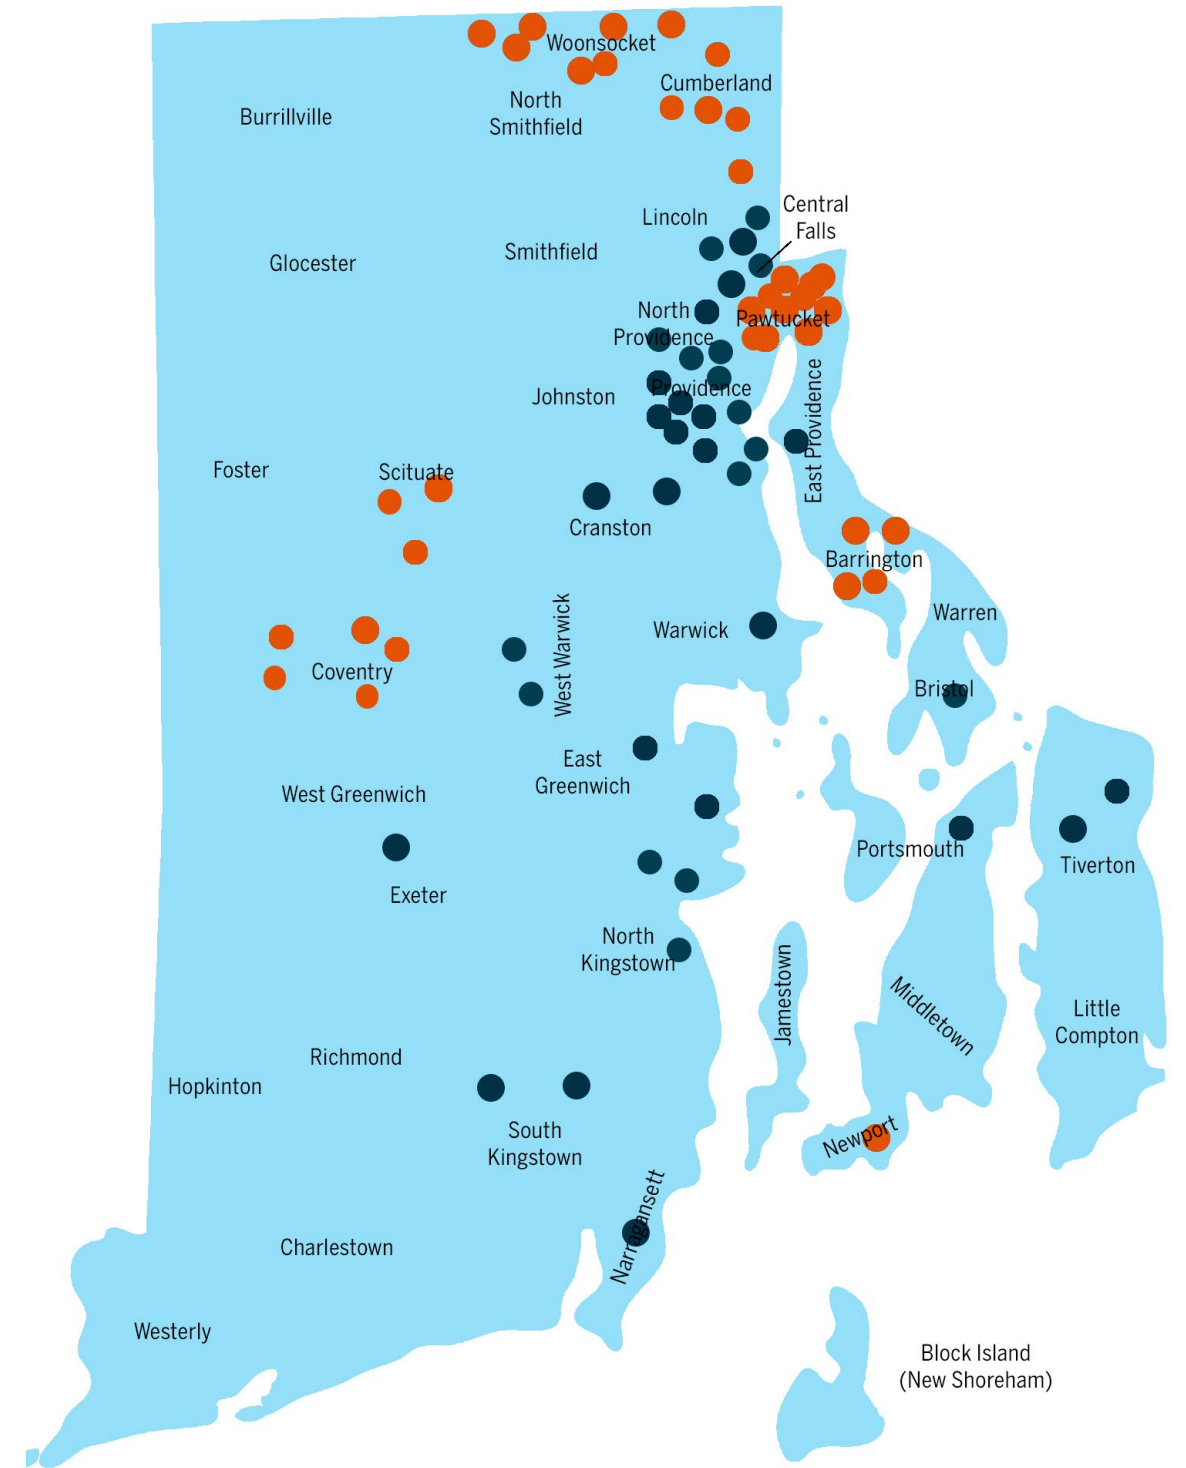

#RecessRocksinRI 2016-2019 Participating Schools

Class of 2016

- Bristol Warren Rockwell
- *Central Falls The Learning Community
- Coventry Blackrock
- *Coventry Tiogue
- Cumberland Ashton
- Cumberland Cumberland Hill
- Cumberland BF Norton
- Lincoln Lonsdale
- N. Kingstown Hamilton
- N. Kingstown Fishing Cove
- N. Kingstown Stony Lane
- N. Providence Greystone
- *Providence Bailey
- *Providence Fogarty
- *Providence Kennedy
- *Providence Kizirian
- *Providence Reservoir Ave
- *Providence Veazie

Class of 2017

- Barrington Primrose
- Coventry Washington Oak
- Coventry Western
- Cumberland Garvin
- *E. Providence Whiteknact
- E. Greenwich Eldredge
- N. Kingstown Quidnessett
- N. Providence Marieville
- Portsmouth Melville
- *Providence Carnavale
- *Providence Fortes
- *Providence Leviton
- *Providence Sackett
- *Providence Webster
- *Providence West
- Scituate Clayville
- Tiverton Pocasset
- *Woonsocket Globe Park

Class of 2018

- Barrington Hampden Meadows
- Barrington Nayatt
- Barrington Sowams
- Chariho Richmond
- *Coventry Hopkins Hill
- *Cranston Stadium
- Cranston Stone Hill
- Exeter/W.Greenwich Wawaloam
- *Pawtucket Agnes Little
- S. Kingstown Matunuck
- S. Kingstown Peace Dale
- Tiverton Fort Barton
- Warwick Warwick Neck
- *Woonsocket Bernon Hieghts
- *Woonsocket Harris
- *Woonsocket Citizens
- *Woonsocket Pothier
- *Woonsocket Coleman
- *Woonsocket Savoie

The Power of Play is Alive Here

IMPACT:
26 DISTRICTS | 80 SCHOOLS
31,180 RI STUDENTS

2019 also includes out of school time provider Pawtucket Boys & Girls Club

* Title I school (high % of low income families)