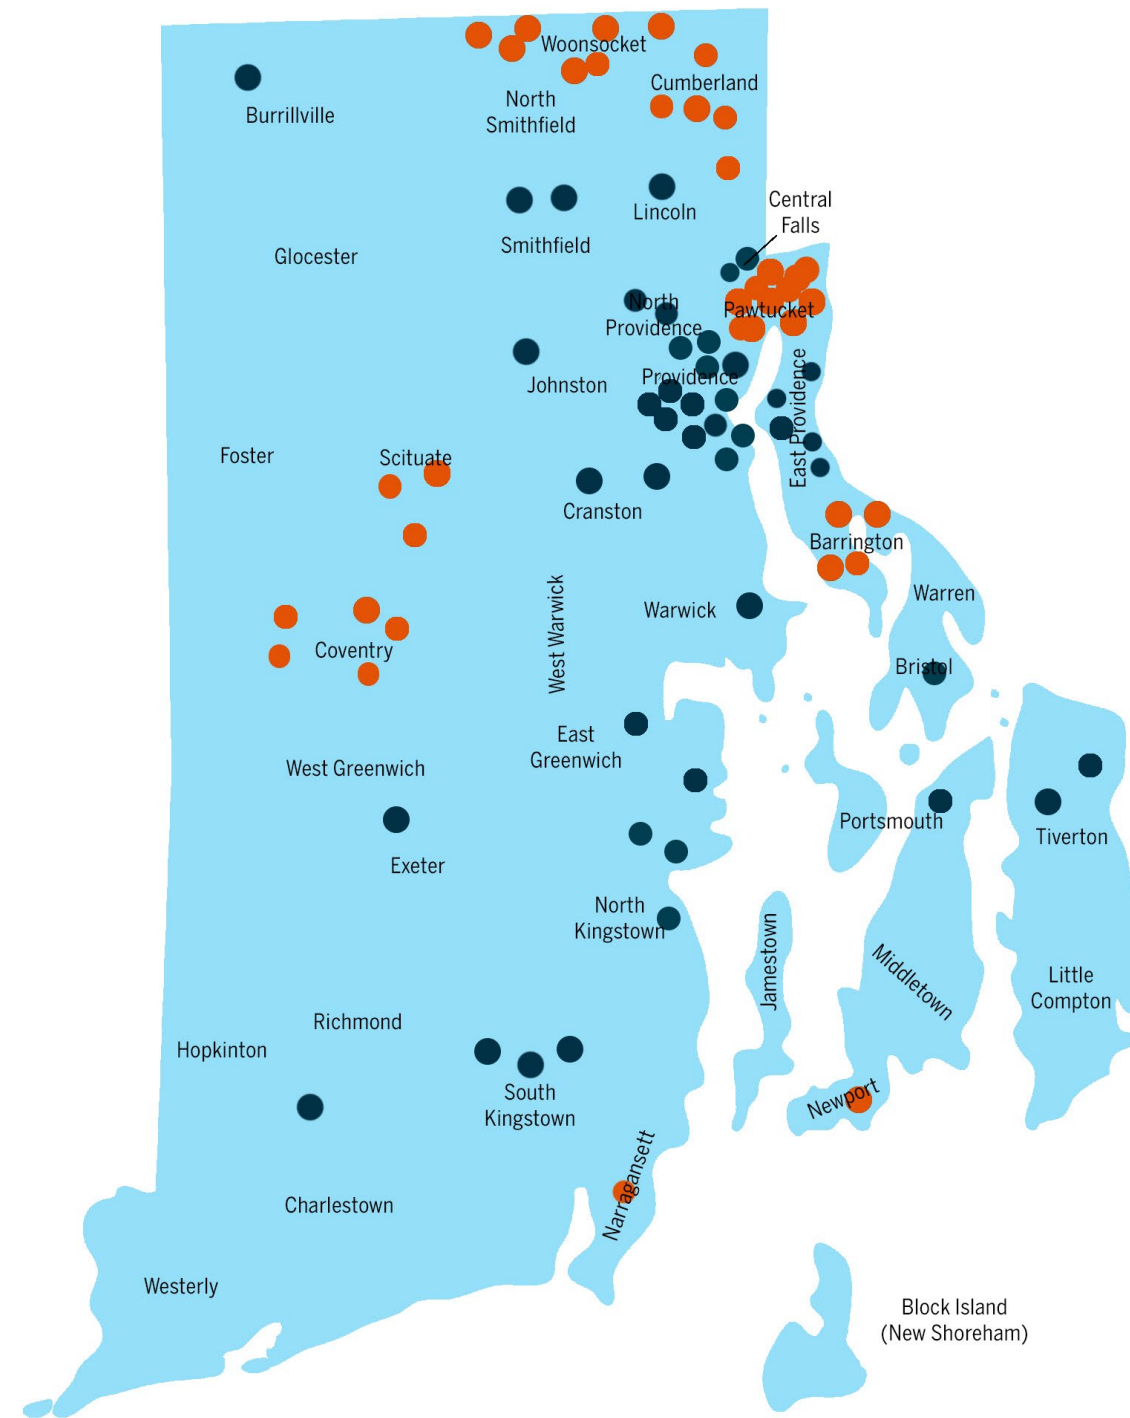

#RecessRocksinRI

2016-2019

Participating Schools

Class of 2016

- Bristol Warren Rockwell
- *Central Falls The Learning Community
- Coventry Blackrock
- *Coventry Tiogue
- Cumberland Ashton
- Cumberland Cumberland Hill
- Cumberland BF Norton
- Lincoln Lonsdale
- N. Kingstown Hamilton
- N. Kingstown Fishing Cove
- N. Kingstown Stony Lane
- N. Providence Greystone
- *Providence Bailey
- *Providence Fogarty
- *Providence Kennedy
- *Providence Kizirian
- *Providence Reservoir Ave
- *Providence Veazie

Class of 2017

- Barrington Primrose
- Coventry Washington Oak
- Coventry Western
- Cumberland Garvin
- *E. Providence Whiteknact
- E. Greenwich Eldredge
- N. Kingstown Quidnessett
- N. Providence Marieville
- Portsmouth Melville
- *Providence Carnavale
- *Providence Fortes
- *Providence Leviton
- *Providence Sackett
- *Providence Webster
- *Providence West
- Scituate Clayville
- Tiverton Pocasset
- *Woonsocket Globe Park

Class of 2018

- Barrington Hampden Meadows
- Barrington Nayatt
- Barrington Sowams
- Chariho Richmond
- *Coventry Hopkins Hill
- *Cranston Stadium
- Cranston Stone Hill
- Exeter/W.Greenwich Wawaloam
- *Pawtucket Agnes Little
- S. Kingstown Matunuck
- S. Kingstown Peace Dale
- Tiverton Fort Barton
- Warwick Warwick Neck
- *Woonsocket Bernon Hieghts
- *Woonsocket Harris
- *Woonsocket Citizens
- *Woonsocket Pothier
- *Woonsocket Coleman
- *Woonsocket Savoie

The Power of Play is Alive Here

IMPACT:
26 DISTRICTS | 80 SCHOOLS
31,180 RI STUDENTS

2019 also includes out of school time provider Pawtucket Boys & Girls Club

* Title I school (high % of low income families)